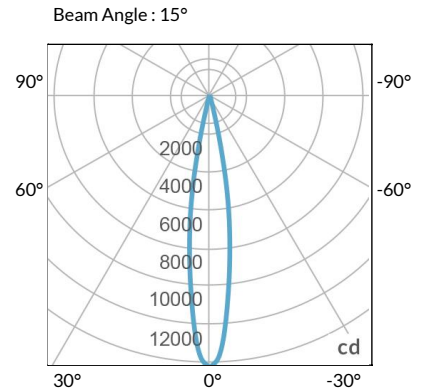

*All -CLP configuration models come with standard DC cables of 6 inches and AC cables of 10 ft.

PHOTOMETRIC DATA

AMZ

Distance		3' (~0.9 m)	5' (~1.5 m)	10' (~3.0 m)
@4000K	fc	440	134	63
	lux	4728	1438	672
@6500K	fc	445	136	64
	lux	4786	1456	680
Beam Diameter		Ø 3.8' (1.2m)	Ø 6.1' (1.9m)	Ø 9.1' (2.8m)

TB

Distance		3' (~0.9 m)	5' (~1.5 m)	10' (~3.0 m)
@10000K	fc	156	69	33
	lux	1675	738	353
@20000K	fc	89	39	19
	lux	953	418	199
Beam Diameter		Ø 3.8' (1.2m)	Ø 6.1' (1.9m)	Ø 9.1' (2.8m)

DMX FOOTPRINT

Amazon Sun		
Channel	1	Intensity
	2	CCT (4000-6500k)