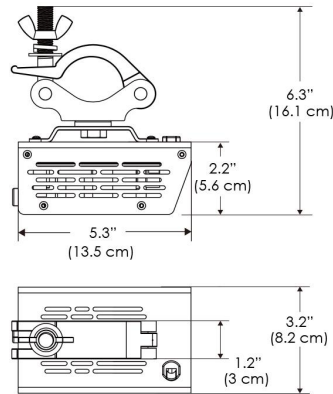

Power Supply & Control

PS Power Supply
● US ● EU
PSX Power Supply w/ DMX
 (compatible with TOX/TEX mount)
● US ● EU

Plug/Connection

US US 120V
EU EU 220V

SPECIFICATIONS

Beam Angle	15°
Spectrum Type	AMZ : Plant Flourish & Growth
	TB : Coral Health & Growth
Control	Intensity (0% - 100%), CCT
LED Source	DiCon Dense Matrix LED
Power Draw	80W max
AC Input Voltage	100 - 240V AC, 60Hz
Cooling	Fan Cooled
Operating Temperature	32 - 104°F (0 - 40°C)
Fixture Weight	1.3lb (~0.6kg)
Power Supply Weight	1.0lb (~0.4kg)

MECHANICAL FIGURES

W360S-TOX/TON

PS

PSX

W360S-TG

W360S-TEX

W360S-CLP

Mounting Bracket Dimensions ALL-CLP

*All -CLP configuration models come with standard DC cables of 6 inches and AC cables of 10 ft.

PHOTOMETRIC DATA

AMZ

Distance		3' (~0.9 m)	5' (~1.5 m)	10' (~3.0 m)
@4000K	fc	440	134	63
	lux	4728	1438	672
@6500K	fc	445	136	64
	lux	4786	1456	680
Beam Diameter		Ø 3.8' (1.2m)	Ø 6.1' (1.9m)	Ø 9.1' (2.8m)

TB

Distance		3' (~0.9 m)	5' (~1.5 m)	10' (~3.0 m)
@10000K	fc	156	69	33
	lux	1675	738	353
@20000K	fc	89	39	19
	lux	953	418	199
Beam Diameter		Ø 3.8' (1.2m)	Ø 6.1' (1.9m)	Ø 9.1' (2.8m)

DMX FOOTPRINT

Amazon Sun		
Channel	1	Intensity
	2	CCT (4000-6500k)