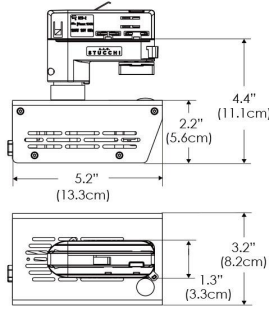

Power Supply & Control

PS Power Supply
● US ● EU
PSX Power Supply w/ DMX
 (compatible with TOX/TEX mount)
● US ● EU

Plug/Connection

US US 120V
EU EU 220V

SPECIFICATIONS

Beam Angle	15°
Spectrum Type	AMZ : Plant Flourish & Growth
	TB : Coral Health & Growth
Control	Intensity (0% - 100%), CCT
LED Source	DiCon Dense Matrix LED
Power Draw	80W max
AC Input Voltage	100 - 240V AC, 60Hz
Cooling	Fan Cooled
Operating Temperature	32 - 104°F (0 - 40°C)
Fixture Weight	1.3lb (~0.6kg)
Power Supply Weight	1.0lb (~0.4kg)

MECHANICAL FIGURES

W360S-TOX/TON

PS

PSX

W360S-TG

W360S-TEX

W360S-CLP

Mounting Bracket Dimensions ALL-CLP

*All -CLP configuration models come with standard DC cables of 6 inches and AC cables of 10 ft.

PHOTOMETRIC DATA

AMZ

Distance		3' (~0.9 m)	5' (~1.5 m)	10' (~3.0 m)
@4000K	fc	440	134	63
	lux	4728	1438	672
@6500K	fc	445	136	64
	lux	4786	1456	680
Beam Diameter		Ø 3.8' (1.2m)	Ø 6.1' (1.9m)	Ø 9.1' (2.8m)

TB

Distance		3' (~0.9 m)	5' (~1.5 m)	10' (~3.0 m)
@10000K	fc	156	69	33
	lux	1675	738	353
@20000K	fc	89	39	19
	lux	953	418	199
Beam Diameter		Ø 3.8' (1.2m)	Ø 6.1' (1.9m)	Ø 9.1' (2.8m)

DMX FOOTPRINT

Amazon Sun		
Channel	1	Intensity
	2	CCT (4000-6500k)