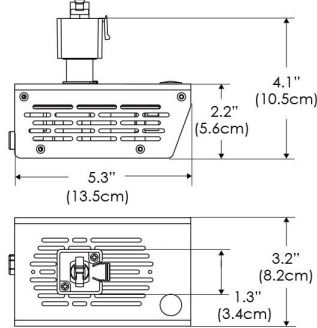

Power Supply & Control

PS Power Supply
● US ● EU
PSX Power Supply w/ DMX
 (compatible with TOX/TEX mount)
● US ● EU

Plug/Connection

US US 120V
EU EU 220V

SPECIFICATIONS

Beam Angle	15°
Spectrum Type	AMZ : Plant Flourish & Growth
	TB : Coral Health & Growth
Control	Intensity (0% - 100%), CCT
LED Source	DiCon Dense Matrix LED
Power Draw	80W max
AC Input Voltage	100 - 240V AC, 60Hz
Cooling	Fan Cooled
Operating Temperature	32 - 104°F (0 - 40°C)
Fixture Weight	1.3lb (~0.6kg)
Power Supply Weight	1.0lb (~0.4kg)

MECHANICAL FIGURES

W360S-TOX/TON

PS

PSX

W360S-TG

W360S-TEX

W360S-CLP

Mounting Bracket Dimensions ALL-CLP

*All -CLP configuration models come with standard DC cables of 6 inches and AC cables of 10 ft.

PHOTOMETRIC DATA

AMZ

Distance		3' (~0.9 m)	5' (~1.5 m)	10' (~3.0 m)
@4000K	fc	440	134	63
	lux	4728	1438	672
@6500K	fc	445	136	64
	lux	4786	1456	680
Beam Diameter		Ø 3.8' (1.2m)	Ø 6.1' (1.9m)	Ø 9.1' (2.8m)

TB

Distance		3' (~0.9 m)	5' (~1.5 m)	10' (~3.0 m)
@10000K	fc	156	69	33
	lux	1675	738	353
@20000K	fc	89	39	19
	lux	953	418	199
Beam Diameter		Ø 3.8' (1.2m)	Ø 6.1' (1.9m)	Ø 9.1' (2.8m)

DMX FOOTPRINT

Amazon Sun		
Channel	1	Intensity
	2	CCT (4000-6500k)