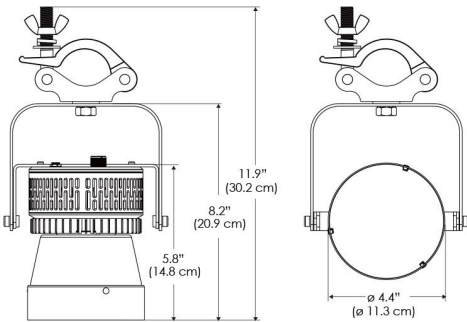

Power Supply & Control

PS Power Supply
● US ● EU
PSX Power Supply w/ DMX
 (compatible with TOX/TEX mount)
● US ● EU

Plug/Connection

US US 120V
EU EU 220V

SPECIFICATIONS

Beam Angle	15°
Spectrum Type	AMZ : Plant Flourish & Growth
	TB : Coral Health & Growth
Control	Intensity (0% - 100%), CCT
LED Source	DiCon Dense Matrix LED
Power Draw	80W max
AC Input Voltage	100 - 240V AC, 60Hz
Cooling	Fan Cooled
Operating Temperature	32 - 104°F (0 - 40°C)
Fixture Weight	1.3lb (~0.6kg)
Power Supply Weight	1.0lb (~0.4kg)

MECHANICAL FIGURES

W360S-TOX/TON

PS

PSX

W360S-TG

W360S-TEX

W360S-CLP

Mounting Bracket Dimensions ALL-CLP

*All -CLP configuration models come with standard DC cables of 6 inches and AC cables of 10 ft.

PHOTOMETRIC DATA

AMZ

Distance		3' (~0.9 m)	5' (~1.5 m)	10' (~3.0 m)
@4000K	fc	440	134	63
	lux	4728	1438	672
@6500K	fc	445	136	64
	lux	4786	1456	680
Beam Diameter		Ø 3.8' (1.2m)	Ø 6.1' (1.9m)	Ø 9.1' (2.8m)

TB

Distance		3' (~0.9 m)	5' (~1.5 m)	10' (~3.0 m)
@10000K	fc	156	69	33
	lux	1675	738	353
@20000K	fc	89	39	19
	lux	953	418	199
Beam Diameter		Ø 3.8' (1.2m)	Ø 6.1' (1.9m)	Ø 9.1' (2.8m)

DMX FOOTPRINT

Amazon Sun		
Channel	1	Intensity
	2	CCT (4000-6500k)