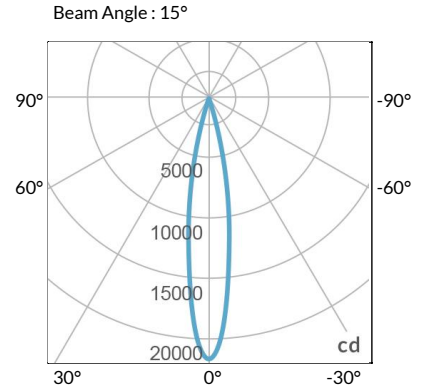

*All -CLP configuration models come with standard DC cables of 6 inches and AC cables of 10 ft.

PHOTOMETRIC DATA

AMZ

Distance		3' (~0.9 m)	5' (~1.5 m)	10' (~3.0 m)
@4000K	fc	440	134	63
	lux	4728	1438	672
@6500K	fc	445	136	64
	lux	4786	1456	680
Beam Diameter		Ø 3.8' (1.2m)	Ø 6.1' (1.9m)	Ø 9.1' (2.8m)

TB

Distance		3' (~0.9 m)	5' (~1.5 m)	10' (~3.0 m)
@10000K	fc	156	69	33
	lux	1675	738	353
@20000K	fc	89	39	19
	lux	953	418	199
Beam Diameter		Ø 3.8' (1.2m)	Ø 6.1' (1.9m)	Ø 9.1' (2.8m)

DMX FOOTPRINT

Amazon Sun		
Channel	1	Intensity
	2	CCT (4000-6500k)