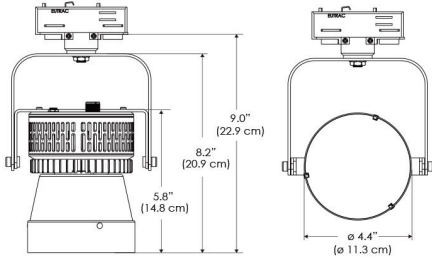

Power Supply & Control

PS Power Supply
● US ● EU
PSX Power Supply w/ DMX
 (compatible with TOX/TEX mount)
● US ● EU

Plug/Connection

US US 120V
EU EU 220V

SPECIFICATIONS

Beam Angle	15°
Spectrum Type	AMZ : Plant Flourish & Growth
	TB : Coral Health & Growth
Control	Intensity (0% - 100%), CCT
LED Source	DiCon Dense Matrix LED
Power Draw	80W max
AC Input Voltage	100 - 240V AC, 60Hz
Cooling	Fan Cooled
Operating Temperature	32 - 104°F (0 - 40°C)
Fixture Weight	1.3lb (~0.6kg)
Power Supply Weight	1.0lb (~0.4kg)

MECHANICAL FIGURES

W360S-TOX/TON

PS

PSX

W360S-TG

W360S-TEX

W360S-CLP

Mounting Bracket Dimensions ALL-CLP

*All -CLP configuration models come with standard DC cables of 6 inches and AC cables of 10 ft.

PHOTOMETRIC DATA

AMZ

Distance		3' (~0.9 m)	5' (~1.5 m)	10' (~3.0 m)
@4000K	fc	440	134	63
	lux	4728	1438	672
@6500K	fc	445	136	64
	lux	4786	1456	680
Beam Diameter		Ø 3.8' (1.2m)	Ø 6.1' (1.9m)	Ø 9.1' (2.8m)

TB

Distance		3' (~0.9 m)	5' (~1.5 m)	10' (~3.0 m)
@10000K	fc	156	69	33
	lux	1675	738	353
@20000K	fc	89	39	19
	lux	953	418	199
Beam Diameter		Ø 3.8' (1.2m)	Ø 6.1' (1.9m)	Ø 9.1' (2.8m)

DMX FOOTPRINT

Amazon Sun		
Channel	1	Intensity
	2	CCT (4000-6500k)