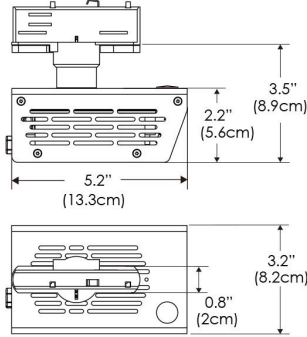

Power Supply & Control

PS Power Supply
● US ● EU
PSX Power Supply w/ DMX
 (compatible with TOX/TEX mount)
● US ● EU

Plug/Connection

US US 120V
EU EU 220V

SPECIFICATIONS

Beam Angle	15°
Spectrum Type	AMZ : Plant Flourish & Growth
	TB : Coral Health & Growth
Control	Intensity (0% - 100%), CCT
LED Source	DiCon Dense Matrix LED
Power Draw	80W max
AC Input Voltage	100 - 240V AC, 60Hz
Cooling	Fan Cooled
Operating Temperature	32 - 104°F (0 - 40°C)
Fixture Weight	1.3lb (~0.6kg)
Power Supply Weight	1.0lb (~0.4kg)

MECHANICAL FIGURES

W360S-TOX/TON

PS

PSX

W360S-TG

W360S-TEX

W360S-CLP

Mounting Bracket Dimensions ALL-CLP

*All -CLP configuration models come with standard DC cables of 6 inches and AC cables of 10 ft.

PHOTOMETRIC DATA

AMZ

Distance		3' (~0.9 m)	5' (~1.5 m)	10' (~3.0 m)
@4000K	fc	440	134	63
	lux	4728	1438	672
@6500K	fc	445	136	64
	lux	4786	1456	680
Beam Diameter		Ø 3.8' (1.2m)	Ø 6.1' (1.9m)	Ø 9.1' (2.8m)

TB

Distance		3' (~0.9 m)	5' (~1.5 m)	10' (~3.0 m)
@10000K	fc	156	69	33
	lux	1675	738	353
@20000K	fc	89	39	19
	lux	953	418	199
Beam Diameter		Ø 3.8' (1.2m)	Ø 6.1' (1.9m)	Ø 9.1' (2.8m)

DMX FOOTPRINT

Amazon Sun		
Channel	1	Intensity
	2	CCT (4000-6500k)