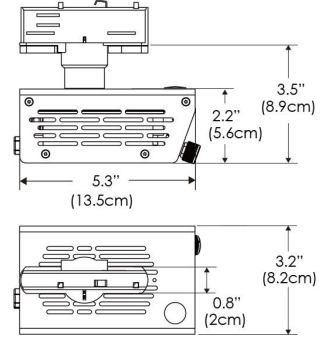

Power Supply & Control

PS Power Supply
● US ● EU
PSX Power Supply w/ DMX
 (compatible with TOX/TEX mount)
● US ● EU

Plug/Connection

US US 120V
EU EU 220V

SPECIFICATIONS

Beam Angle	15°
Spectrum Type	AMZ : Plant Flourish & Growth
	TB : Coral Health & Growth
Control	Intensity (0% - 100%), CCT
LED Source	DiCon Dense Matrix LED
Power Draw	80W max
AC Input Voltage	100 - 240V AC, 60Hz
Cooling	Fan Cooled
Operating Temperature	32 - 104°F (0 - 40°C)
Fixture Weight	1.3lb (~0.6kg)
Power Supply Weight	1.0lb (~0.4kg)

MECHANICAL FIGURES

W360S-TOX/TON

PS

PSX

W360S-TG

W360S-TEX

W360S-CLP

Mounting Bracket Dimensions ALL-CLP

*All -CLP configuration models come with standard DC cables of 6 inches and AC cables of 10 ft.

PHOTOMETRIC DATA

AMZ

Distance		3' (~0.9 m)	5' (~1.5 m)	10' (~3.0 m)
@4000K	fc	440	134	63
	lux	4728	1438	672
@6500K	fc	445	136	64
	lux	4786	1456	680
Beam Diameter		Ø 3.8' (1.2m)	Ø 6.1' (1.9m)	Ø 9.1' (2.8m)

TB

Distance		3' (~0.9 m)	5' (~1.5 m)	10' (~3.0 m)
@10000K	fc	156	69	33
	lux	1675	738	353
@20000K	fc	89	39	19
	lux	953	418	199
Beam Diameter		Ø 3.8' (1.2m)	Ø 6.1' (1.9m)	Ø 9.1' (2.8m)

DMX FOOTPRINT

Amazon Sun		
Channel	1	Intensity
	2	CCT (4000-6500k)