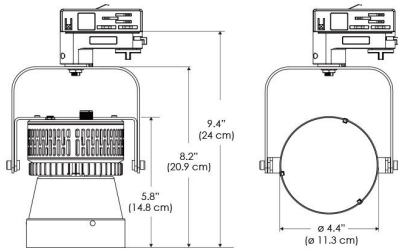

Power Supply & Control

PS Power Supply
● US ● EU
PSX Power Supply w/ DMX
 (compatible with TOX/TEX mount)
● US ● EU

Plug/Connection

US US 120V
EU EU 220V

SPECIFICATIONS

Beam Angle	15°
Spectrum Type	AMZ : Plant Flourish & Growth
	TB : Coral Health & Growth
Control	Intensity (0% - 100%), CCT
LED Source	DiCon Dense Matrix LED
Power Draw	80W max
AC Input Voltage	100 - 240V AC, 60Hz
Cooling	Fan Cooled
Operating Temperature	32 - 104°F (0 - 40°C)
Fixture Weight	1.3lb (~0.6kg)
Power Supply Weight	1.0lb (~0.4kg)

MECHANICAL FIGURES

W360S-TOX/TON

PS

PSX

W360S-TG

W360S-TEX

W360S-CLP

Mounting Bracket Dimensions ALL-CLP

*All -CLP configuration models come with standard DC cables of 6 inches and AC cables of 10 ft.

PHOTOMETRIC DATA

AMZ

Distance		3' (~0.9 m)	5' (~1.5 m)	10' (~3.0 m)
@4000K	fc	440	134	63
	lux	4728	1438	672
@6500K	fc	445	136	64
	lux	4786	1456	680
Beam Diameter		Ø 3.8' (1.2m)	Ø 6.1' (1.9m)	Ø 9.1' (2.8m)

TB

Distance		3' (~0.9 m)	5' (~1.5 m)	10' (~3.0 m)
@10000K	fc	156	69	33
	lux	1675	738	353
@20000K	fc	89	39	19
	lux	953	418	199
Beam Diameter		Ø 3.8' (1.2m)	Ø 6.1' (1.9m)	Ø 9.1' (2.8m)

DMX FOOTPRINT

Amazon Sun		
Channel	1	Intensity
	2	CCT (4000-6500k)