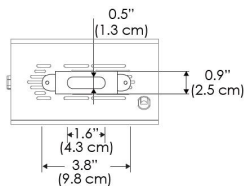

Power Supply & Control

PS Power Supply
● US ● EU
PSX Power Supply w/ DMX
 (compatible with TOX/TEX mount)
● US ● EU

Plug/Connection

US US 120V
EU EU 220V

SPECIFICATIONS

Beam Angle	15°
Spectrum Type	AMZ : Plant Flourish & Growth
	TB : Coral Health & Growth
Control	Intensity (0% - 100%), CCT
LED Source	DiCon Dense Matrix LED
Power Draw	80W max
AC Input Voltage	100 - 240V AC, 60Hz
Cooling	Fan Cooled
Operating Temperature	32 - 104°F (0 - 40°C)
Fixture Weight	1.3lb (~0.6kg)
Power Supply Weight	1.0lb (~0.4kg)

MECHANICAL FIGURES

W360S-TOX/TON

PS

PSX

W360S-TG

W360S-TEX

W360S-CLP

Mounting Bracket Dimensions ALL-CLP

*All -CLP configuration models come with standard DC cables of 6 inches and AC cables of 10 ft.

PHOTOMETRIC DATA

AMZ

Distance		3' (~0.9 m)	5' (~1.5 m)	10' (~3.0 m)
@4000K	fc	440	134	63
	lux	4728	1438	672
@6500K	fc	445	136	64
	lux	4786	1456	680
Beam Diameter		Ø 3.8' (1.2m)	Ø 6.1' (1.9m)	Ø 9.1' (2.8m)

TB

Distance		3' (~0.9 m)	5' (~1.5 m)	10' (~3.0 m)
@10000K	fc	156	69	33
	lux	1675	738	353
@20000K	fc	89	39	19
	lux	953	418	199
Beam Diameter		Ø 3.8' (1.2m)	Ø 6.1' (1.9m)	Ø 9.1' (2.8m)

DMX FOOTPRINT

Amazon Sun		
Channel	1	Intensity
	2	CCT (4000-6500k)