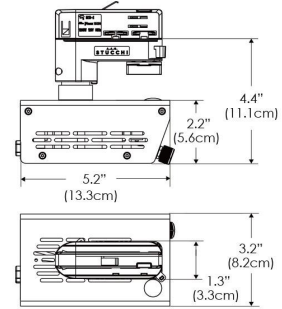

Power Supply & Control

PS Power Supply
● US ● EU
PSX Power Supply w/ DMX
 (compatible with TOX/TEX mount)
● US ● EU

Plug/Connection

US US 120V
EU EU 220V

SPECIFICATIONS

Beam Angle	15°
Spectrum Type	AMZ : Plant Flourish & Growth
	TB : Coral Health & Growth
Control	Intensity (0% - 100%), CCT
LED Source	DiCon Dense Matrix LED
Power Draw	80W max
AC Input Voltage	100 - 240V AC, 60Hz
Cooling	Fan Cooled
Operating Temperature	32 - 104°F (0 - 40°C)
Fixture Weight	1.3lb (~0.6kg)
Power Supply Weight	1.0lb (~0.4kg)

MECHANICAL FIGURES

W360S-TOX/TON

PS

PSX

W360S-TG

W360S-TEX

W360S-CLP

Mounting Bracket Dimensions ALL-CLP

*All -CLP configuration models come with standard DC cables of 6 inches and AC cables of 10 ft.

PHOTOMETRIC DATA

AMZ

Distance		3' (~0.9 m)	5' (~1.5 m)	10' (~3.0 m)
@4000K	fc	440	134	63
	lux	4728	1438	672
@6500K	fc	445	136	64
	lux	4786	1456	680
Beam Diameter		Ø 3.8' (1.2m)	Ø 6.1' (1.9m)	Ø 9.1' (2.8m)

TB

Distance		3' (~0.9 m)	5' (~1.5 m)	10' (~3.0 m)
@10000K	fc	156	69	33
	lux	1675	738	353
@20000K	fc	89	39	19
	lux	953	418	199
Beam Diameter		Ø 3.8' (1.2m)	Ø 6.1' (1.9m)	Ø 9.1' (2.8m)

DMX FOOTPRINT

Amazon Sun		
Channel	1	Intensity
	2	CCT (4000-6500k)