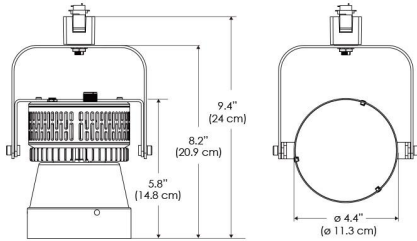

Power Supply & Control

PS Power Supply
● US ● EU
PSX Power Supply w/ DMX
 (compatible with TOX/TEX mount)
● US ● EU

Plug/Connection

US US 120V
EU EU 220V

SPECIFICATIONS

Beam Angle	15°
Spectrum Type	AMZ : Plant Flourish & Growth
	TB : Coral Health & Growth
Control	Intensity (0% - 100%), CCT
LED Source	DiCon Dense Matrix LED
Power Draw	80W max
AC Input Voltage	100 - 240V AC, 60Hz
Cooling	Fan Cooled
Operating Temperature	32 - 104°F (0 - 40°C)
Fixture Weight	1.3lb (~0.6kg)
Power Supply Weight	1.0lb (~0.4kg)

MECHANICAL FIGURES

W360S-TOX/TON

PS

PSX

W360S-TG

W360S-TEX

W360S-CLP

Mounting Bracket Dimensions ALL-CLP

*All -CLP configuration models come with standard DC cables of 6 inches and AC cables of 10 ft.

PHOTOMETRIC DATA

AMZ

Distance		3' (~0.9 m)	5' (~1.5 m)	10' (~3.0 m)
@4000K	fc	440	134	63
	lux	4728	1438	672
@6500K	fc	445	136	64
	lux	4786	1456	680
Beam Diameter		Ø 3.8' (1.2m)	Ø 6.1' (1.9m)	Ø 9.1' (2.8m)

TB

Distance		3' (~0.9 m)	5' (~1.5 m)	10' (~3.0 m)
@10000K	fc	156	69	33
	lux	1675	738	353
@20000K	fc	89	39	19
	lux	953	418	199
Beam Diameter		Ø 3.8' (1.2m)	Ø 6.1' (1.9m)	Ø 9.1' (2.8m)

DMX FOOTPRINT

Amazon Sun		
Channel	1	Intensity
	2	CCT (4000-6500k)